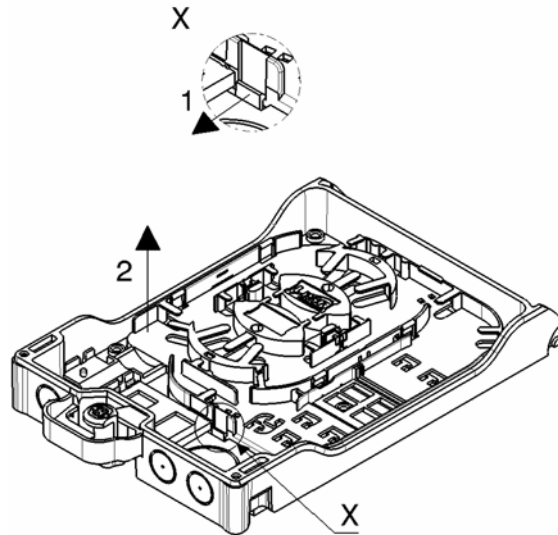

3x cable grommet 9-12mm
3x cable grommet 6-8mm
3x cable grommet 3-5mm

1x base OptiBox 4

1x trumpet cable grommet

Delivery content • Lieferumfang

84078418 OTB4-0LO-0T-0C-INLAY-FIT,

6xCable tie small 2.5 x 87mm
4xCable tie large 3.5 x 150mm

1x key lock

1x cover OptiBox 4

1x inlay OptiBox 4/4i

3x cable grommet 9-12mm
3x cable grommet 6-8mm
3x cable grommet 3-5mm

1x base OptiBox 4

1x trumpet cable grommet

Assembly Instruction · Montageanweisung OptiBox 4

Release cover • Deckel öffnen

Close cover • Deckel schliessen

Inlay fitting • Inlay Montage

Cable entry sealing • Kabeleintritt abdichten

1 break and cut out for cable grommet

2 break and cut out for trumpet cable grommet