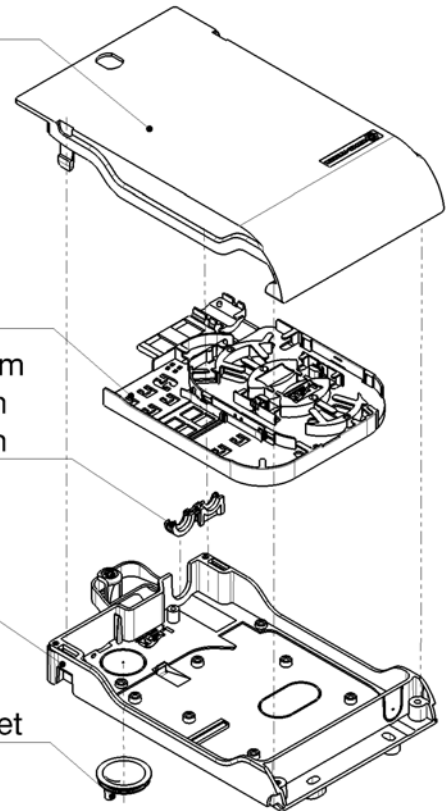

Assembly Instruction · Montageanweisung OptiBox 4

Delivery content • Lieferumfang

84076036 OTB4-0LO-0T-0C-INLAY-FIT

6xCable tie small 2.5 x 87mm
4xCable tie large 3.5 x 150mm

1x cover OptiBox 4

1x inlay OptiBox 4/4i

3x cable grommet 9-12mm
3x cable grommet 6-8mm
3x cable grommet 3-5mm

1x base OptiBox 4

1x trumpet cable grommet

Delivery content • Lieferumfang

84078418 OTB4-0LO-0T-0C-INLAY-FIT,

6xCable tie small 2.5 x 87mm
4xCable tie large 3.5 x 150mm

1x key lock

1x cover OptiBox 4

1x inlay OptiBox 4/4i

3x cable grommet 9-12mm
3x cable grommet 6-8mm
3x cable grommet 3-5mm

1x base OptiBox 4

1x trumpet cable grommet

Assembly Instruction · Montageanweisung OptiBox 4

Release cover • Deckel öffnen

Close cover • Deckel schliessen

Inlay fitting • Inlay Montage

Cable entry sealing • Kabeleintritt abdichten

1 break and cut out for cable grommet

2 break and cut out for trumpet cable grommet