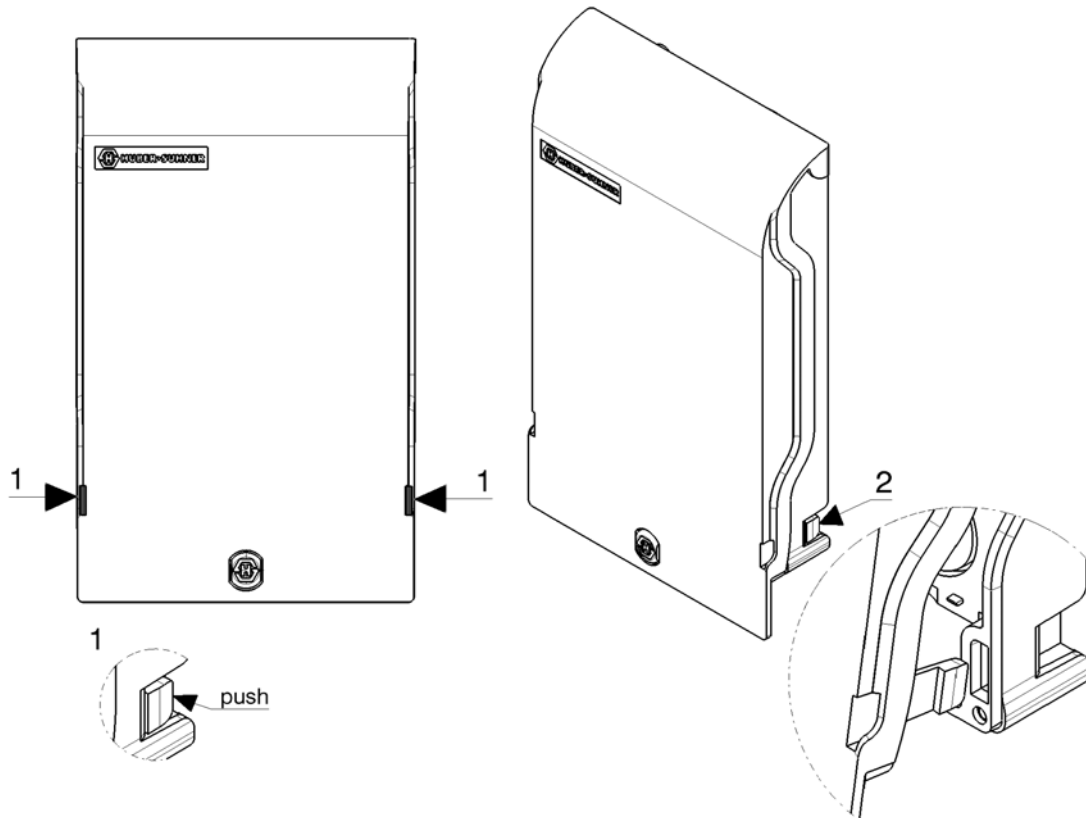

1x key lock

1x cover OptiBox 4

1x inlay OptiBox 4/4i

3x cable grommet 9-12mm
3x cable grommet 6-8mm
3x cable grommet 3-5mm

1x base OptiBox 4

1x trumpet cable grommet

Assembly Instruction · Montageanweisung OptiBox 4

Release cover • Deckel öffnen

Close cover • Deckel schliessen

Inlay fitting • Inlay Montage

Cable entry sealing • Kabeleintritt abdichten

1 break and cut out for cable grommet

2 break and cut out for trumpet cable grommet