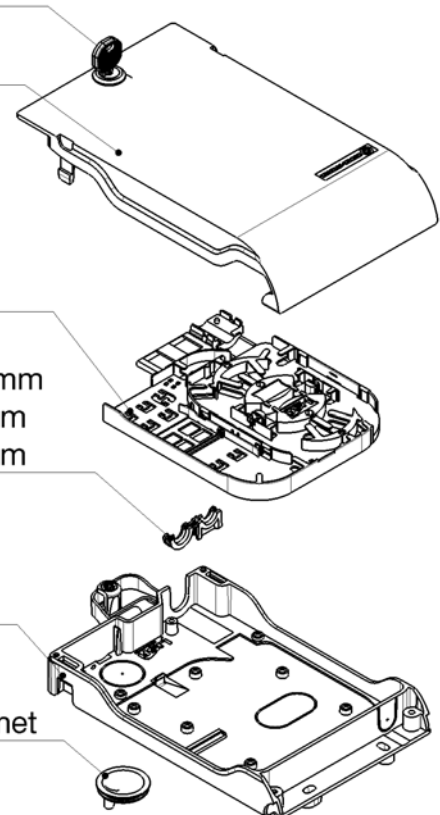

3x cable grommet 9-12mm
3x cable grommet 6-8mm
3x cable grommet 3-5mm

1x base OptiBox 4

1x trumpet cable grommet

Delivery content • Lieferumfang

84078418 OTB4-0LO-0T-0C-INLAY-FIT,

6xCable tie small 2.5 x 87mm
4xCable tie large 3.5 x 150mm

1x key lock

1x cover OptiBox 4

1x inlay OptiBox 4/4i

3x cable grommet 9-12mm
3x cable grommet 6-8mm
3x cable grommet 3-5mm

1x base OptiBox 4

1x trumpet cable grommet

Assembly Instruction · Montageanweisung OptiBox 4

Release cover • Deckel öffnen

Close cover • Deckel schliessen

Inlay fitting • Inlay Montage

Cable entry sealing • Kabeleintritt abdichten

1 break and cut out for cable grommet

2 break and cut out for trumpet cable grommet

Cable entry options • Kabeleintritt Optionen

- 1 - cable gland M12
- Kabelverschraubung M12
- \varnothing 13 mm
- 2 - no sealing
- keine Dichtung

Wall mounting • Wandmontage

Assembly Instruction · Montageanweisung OptiBox 4