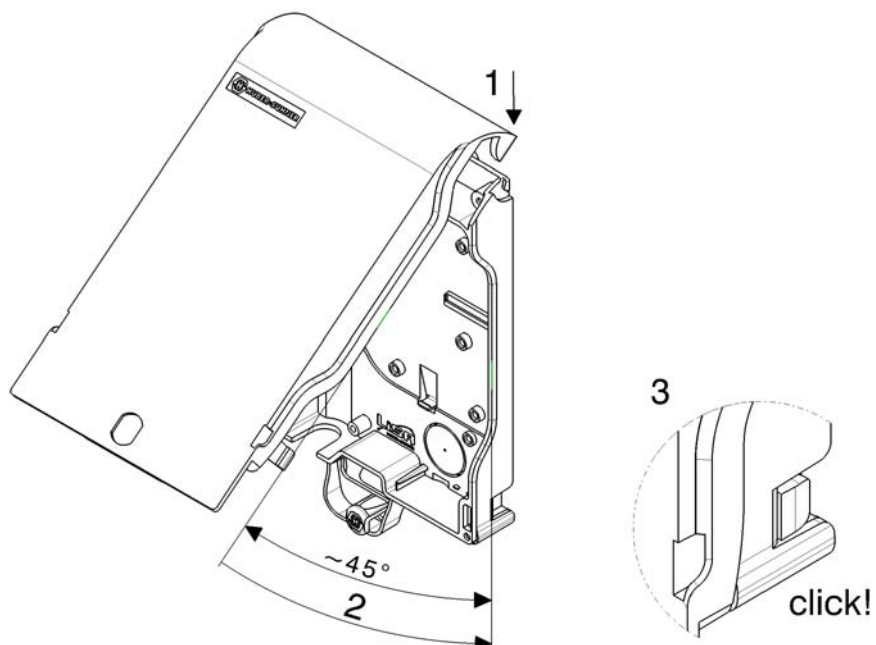

1x key lock

1x cover OptiBox 4

1x inlay OptiBox 4/4i

3x cable grommet 9-12mm
3x cable grommet 6-8mm
3x cable grommet 3-5mm

1x base OptiBox 4

1x trumpet cable grommet

Assembly Instruction · Montageanweisung OptiBox 4

Release cover • Deckel öffnen

Close cover • Deckel schliessen

Inlay fitting • Inlay Montage

Cable entry sealing • Kabeleintritt abdichten

1 break and cut out for cable grommet

2 break and cut out for trumpet cable grommet