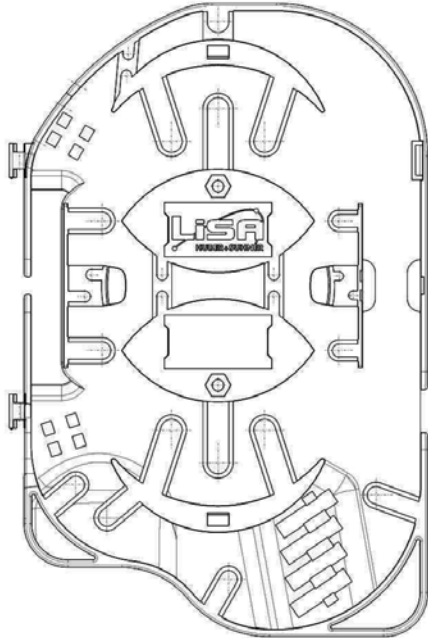

Cable entry options • Kabeleintritt Optionen

- 1 - cable gland M12
- Kabelverschraubung M12
- \varnothing 13 mm
- 2 - no sealing
- keine Dichtung

Wall mounting • Wandmontage

Assembly Instruction · Montageanweisung OptiBox 4

Assembling adapters internally • interne Montage der Adapter

Assembly external adapters and Inlay • Montage externe Adapter und Inlay

Fitting Splice holder • Montage Spleisshalter

Lead sealing • Plombierung

- way for lead sealing
- Weg für die Plombierung

Lock retro fitting • Nachträglicher Schloss Einbau

Optional Parts • Zusätzliche Teile

84083566 OTB4 Extend Tray Set for snapping on OTB4 Inlay

84083567 OTB4 Add Cover Set for covering OTB4 Inlay and/or Extend Tray

Assembly Instruction · Montageanweisung OptiBox 4

**HUBER+SUHNER is certified according to
ISO 9001 and ISO 14001.**

**HUBER+SUHNER ist nach ISO 9001 und ISO 14001
zertifiziert.**

WAIVER

It is exclusively in written agreements that we provide our customers with warrants and representations as to the technical specifications and/or the fitness for any particular purpose. The facts and figures contained herein are carefully compiled to the best of our knowledge, but they are intended for general informational purposes only.